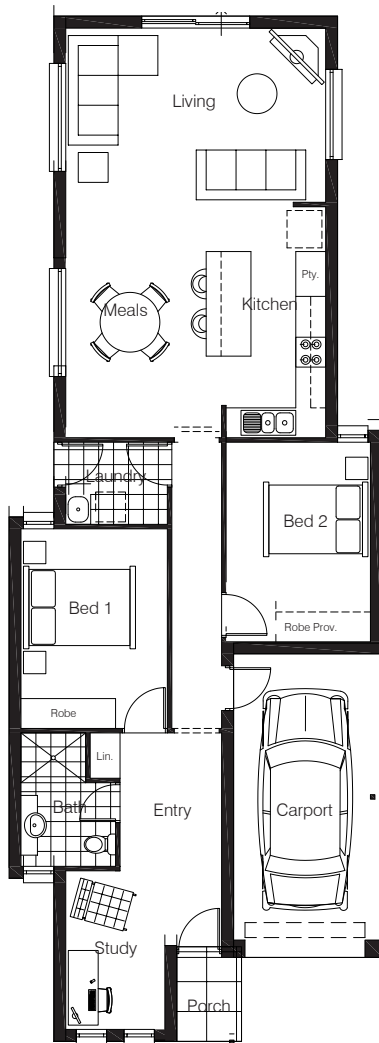

* ~ 3/4 i Á Á ~ ~

Lot 159 Le Hunte Road Seaford Heights SA
Area: 300m²

Includes

- p8888
- 8u88
- YYnu
- p n
- uu
- 8n88Y
- 8
- 8uYYuY
- FY8n88u
- 88u88Y
- 888
- 8YuF8n8F8
- 38FFY
- YYuF
- Yu
- uC
- 8nC

- + ? Đ 5
_ Á Ž , V g p i
, - * 5 C
_ 3/4 ~ Ž V g p i

nn88
nY8

The floorplan and facade image shown above are for illustration purposes only - please refer to the inclusions column and our website for the exact details of this package. The nominated design may need some modifications to suit council requirements. These packages are also still subject to regulatory approval. The Rendition Group may alter specifications, plans, prices or special offers without notice. Builders License - BLD54020. The value of the land in this package is \$160,000. RENTP 326 SA